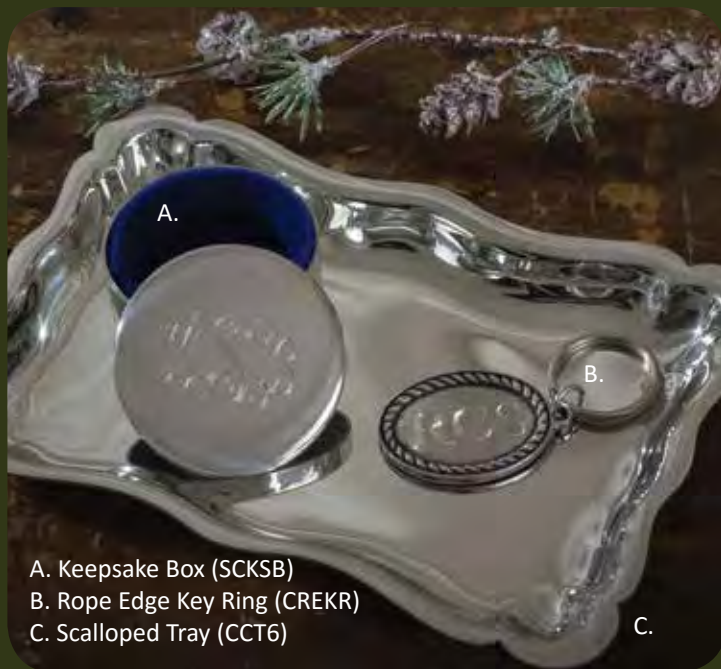

Four Piece Old Bay Gift Set (CRNCS4PC-GS)

Great gifts for the crab lover . . .

Four Piece Crab Knife Gift Set (CRKN-4PGS)

- A. Masthead Crab Rope Bracelet (PBR-CR)
- B. Crab Earrings (CER-CRB)
- C. Donna Crab Necklace (CDCN)
- D. Small Masthead Tray (12016)

Gifts for guys...

- A. Hip Flask w/Ben Franklin Quote (RCT217-BENFRK)
- B. Embossed Flask (RCF-E)
- C. Small Masthead Tray (12016)

and girls

- Flower of the Month
(August Shown)
- A. Bracelet (CFMB-08)
 - B. Necklace (CFP-08)
 - C. Earrings (CER-08)
 - D. Ring (CFRING-08)
 - E. Infinity Vanity Tray (31016)

Make it personal...

- A. Keepsake Box (SCKSB)
- B. Rope Edge Key Ring (CREKR)
- C. Scalloped Tray (CCT6)

- A. Pierced Pewter Bracelet (PB-PRCD)
- B. Engravable Oval Teardrop Necklace (CEP-TD)
- C. Engravable Oval Teardrop Earrings (CER-ETD)
- D. Casablanca Vanity Tray (21016)