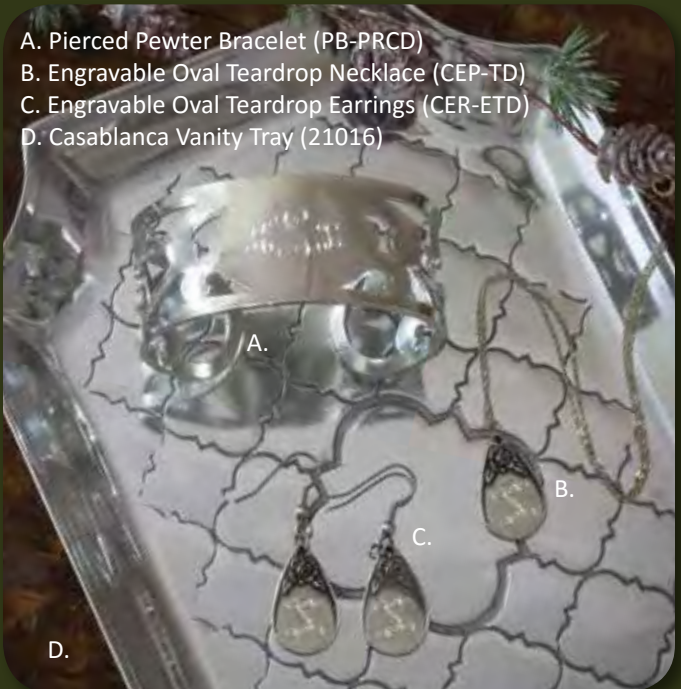

- A. Pierced Pewter Bracelet (PB-PRCD)
- B. Engravable Oval Teardrop Necklace (CEP-TD)
- C. Engravable Oval Teardrop Earrings (CER-ETD)
- D. Casablanca Vanity Tray (21016)